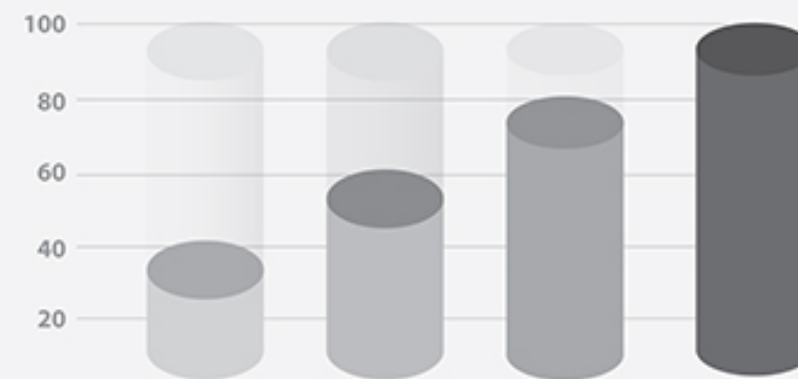

CONNECT THE DOTS, DEFINE SUCCESS

Shareablee is a powerful measurement platform that gives you full transparency into the performance of your social media strategy.

SEE HOW WE DO IT

REQUEST A DEMO

COMPETITIVE ANALYSIS ACTIONABLE INSIGHTS PERFORMANCE BENCHMARKING AUDIENCE INSIGHTS

WHAT WE'VE MEASURED WHAT WE ANALYZE DAILY WHAT WE LOOK AT WHAT WE OFFER

100+ Billion Actions Measured
42 Billion Social Actions In Us In 2014

SOLUTIONS FOR:

LATEST RANKINGS

	TELEVISION	PUBLISHERS	RETAILERS	FOOD & BEVERAGE		
Shareablee Social Scorecard: TV Rankings Top US Shows Overall by Engagement						
	SHOW	NETWORK	TOTAL ACTIONS	TOTAL CONTENT	ACTIONS PER POST	FANS FOLLOWERS
1	Ellen DeGeneres	Warner Bros.	6,829,225	84	78,872	73,070,604
2	Today Show	NBC	2,953,327	476	4,524	7,958,485
3	The Tonight Show	NBC	1,891,631	203	8,333	8,689,588
4	Steve Harvey TV	NBCUniversal	1,362,039	133	8,663	6,730,550
5	Entertainment Tonight	CBS	1,047,074	456	2,325	4,198,410
6	Good Morning America	ABC	1,037,345	482	2,152	7,250,499
7	America's Funniest Home Videos	ABC	994,500	79	12,584	7,760,343
8	Jeopardy	CBS	945,000	40	23,625	7,848,076
9	Dray's Academy	ABC	890,522	36	16,475	23,370,000
10	Jeopardy with The Stars	ABC	822,796	104	7,863	3,889,070

THIRD SCORECARD
EXPLORE ALL RESOURCES

OUR PLATFORM

DATA-DRIVEN PLAYBOOK FOR THE SOCIAL ENTERPRISE

Social Loyalty™ Platform provides brands with a data-driven playbook that reveals the evolving rules, ROI factors and motivations of their social media customers – as well as the engaged fans of competitors.

SCHEDULE A DEMO

BENCHMARKING

Lorem Ipsum is simply dummy text of the printing and typesetting industry. Lorem Ipsum has been the industry's standard dummy text ever since the 1500s.

ICON

INDUSTRY RANKINGS

ICON

INDUSTRY SEGMENTATION

ICON